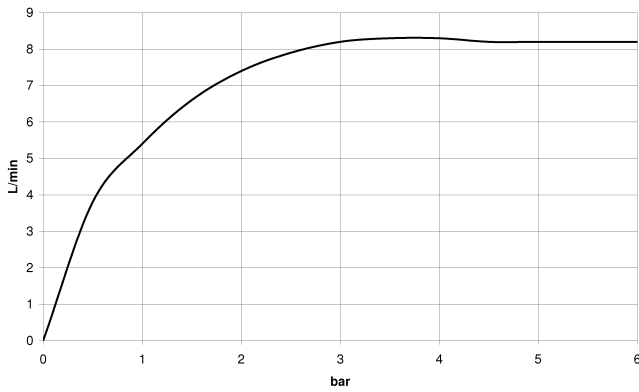

Flow rate chart

Certificates

DVGW_DW-
6512DN0126.

Belgaqua_21-025-
27_1.

WRAS_2101043.

LGA_38677.