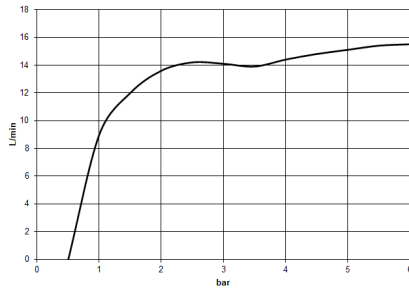

Flow rate chart

Certificates

DVGW_DW-6517DN0129. WRAS_2009011. LGA_29981.