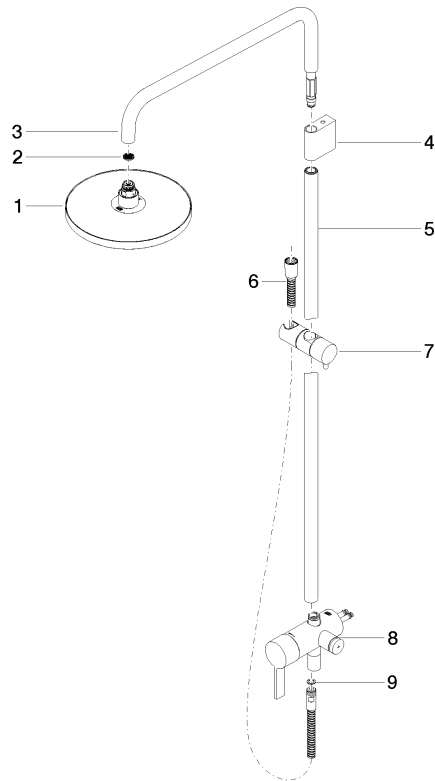

Showerpipe with single-lever shower mixer - Chrome

IMO

ST 050 306 7979

Fits: IMO, LULU, TARA, LISSÉ, VAIA, META, CYO

- shower with fixed riser projection 450mm
 - Rain shower: PURE RAIN, max. flow rate 14 l/min (at 3 bar)
 - rain shower Ø 220 mm
 - rain shower with anti-scale system
 - Hand shower: COMPACT RAIN, max. flow rate 15 l/min (at 3 bar)
 - spray head Ø 100mm
 - height of fittings up to rain shower (bottom edge) 1010mm
 - height of fittings up to top edge of elbow 1150mm
 - metal shower hose 1750mm with integrated anti-twist protection
 - 1/2" connection
 - slide bar
 - Pipe diameter 23.5 mm
 - automatic diverter for fixed-riser shower/hand shower
- Intrinsic protection against back flow.**

IMO

ST 050 306 7979

Fits: IMO, LULU, TARA, LISSÉ, VAIA, META

- shower with fixed riser projection 450mm
- overhead shower: rain flow
- rain shower Ø 220 mm
- rain shower with anti-scale system
- max. rainshower flow 14 l/min
- height of fittings up to rain shower (bottom edge) 1010mm
- height of fittings up to top edge of elbow 1150mm
- metal shower hose 1750mm with integrated anti-twist protection
- 1/2" connection
- slide bar
- Pipe diameter 23.5 mm
- automatic diverter for fixed-riser shower/hand shower
- quick clearing

mm [inches]
1:10

Flow rate chart

Certificates

DVGW_DW-
6512DN0126.

Belgaqua_21-025-
27_1.

WRAS_2101043.

LGA_38677.

ST 050 306 7979

Spare parts list

No.	Item Number	Name	Quantity used	Delivery time
1	04 12 05 092 00-00	shower	1	10
2	09 23 01 039 90	sieve	1	2
3	90 28 22 348 00-00	pipe	1	10
4	90 17 11 149 00-00	holder	1	10
5	04 28 22 349 00-00	pipe	1	60
6	28 322 970-00	Metal shower hose 1/2" x 3/8" x 1750 mm - Chrome	1	2
7	12 570 970-00	Slide unit - Chrome	1	10
8	90 17 01 251 00-00	connection	1	10
9	90 14 20 026 00 90	seal	1	2