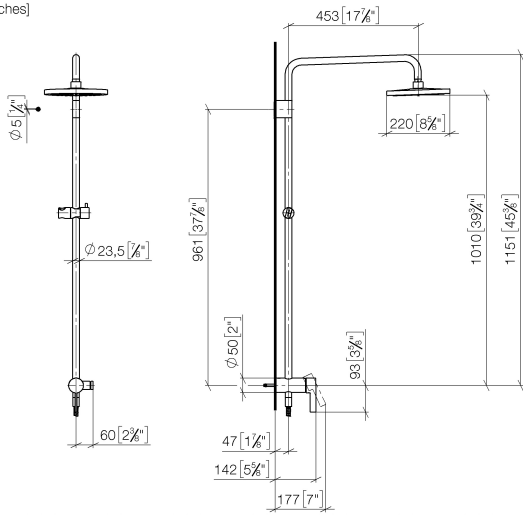

Showerpipe with single-lever shower mixer - Chrome

IMO

ST 050 306 7979

Fits: IMO, LULU, TARA, LISSÉ, VAIA, META, CYO

- shower with fixed riser projection 450mm
 - Rain shower: PURE RAIN, max. flow rate 14 l/min (at 3 bar)
 - rain shower Ø 220 mm
 - rain shower with anti-scale system
 - Hand shower: COMPACT RAIN, max. flow rate 15 l/min (at 3 bar)
 - spray head Ø 100mm
 - height of fittings up to rain shower (bottom edge) 1010mm
 - height of fittings up to top edge of elbow 1150mm
 - metal shower hose 1750mm with integrated anti-twist protection
 - 1/2" connection
 - slide bar
 - Pipe diameter 23.5 mm
 - automatic diverter for fixed-riser shower/hand shower
- Intrinsic protection against back flow.**

Required miscellaneous

Hand shower - Chrome 28 012 979-00

Required miscellaneous

Hand shower FlowReduce - Chrome 28 018 979-00 0010

Showerpipe with single-lever shower mixer - Chrome

IMO

ST 050 306 7979

ST 050 306 7979

mm [inches]
1:10

Flow rate chart

Certificates

DVGW_DW-
6512DN0126.

Belgaqua_21-025-
27_1.

WRAS_2101043.

LGA_38677.

ST 050 306 7979

Spare parts list

No.	Item Number	Name	Quantity used	Delivery time
1	04 12 05 092 00-00	shower	1	10
2	09 23 01 039 90	sieve	1	2
3	90 28 22 348 00-00	pipe	1	10
4	90 17 11 149 00-00	holder	1	10
5	04 28 22 349 00-00	pipe	1	60
6	28 322 970-00	Metal shower hose 1/2" x 3/8" x 1750 mm - Chrome	1	2
7	12 570 970-00	Slide unit - Chrome	1	10
8	90 17 01 251 00-00	connection	1	10
9	90 14 20 026 00 90	seal	1	2