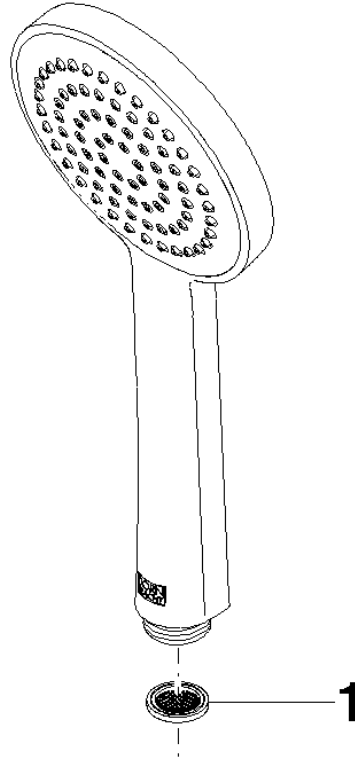

Showerpipe with single-lever shower mixer - Chrome

IMO

ST 050 306 7979

Fits: IMO, LULU, TARA, LISSÉ, VAIA, META, CYO

- shower with fixed riser projection 450mm
 - Rain shower: PURE RAIN, max. flow rate 14 l/min (at 3 bar)
 - rain shower Ø 220 mm
 - rain shower with anti-scale system
 - Hand shower: COMPACT RAIN, max. flow rate 15 l/min (at 3 bar)
 - spray head Ø 100mm
 - height of fittings up to rain shower (bottom edge) 1010mm
 - height of fittings up to top edge of elbow 1150mm
 - metal shower hose 1750mm with integrated anti-twist protection
 - 1/2" connection
 - slide bar
 - Pipe diameter 23.5 mm
 - automatic diverter for fixed-riser shower/hand shower
- Intrinsic protection against back flow.**

Showerpipe with single-lever shower mixer - Chrome

IMO

ST 050 306 7979

Showerpipe with single-lever shower mixer - Chrome

IMO

ST 050 306 7979

ST 050 306 7979

mm [inches]

Flow rate chart

Certificates

DVGW_DW-6517DN0129. WRAS_2009011. LGA_29981.

Spare parts list

No.	Item Number	Name	Quantity used	Delivery time
1	09 23 01 039 90	sieve	1	2

Showerpipe with single-lever shower mixer - Chrome

IMO

ST 050 306 7979

Fits: IMO, LULU, TARA, LISSÉ, VAIA, META

- shower with fixed riser projection 450mm
- overhead shower: rain flow
- rain shower Ø 220 mm
- rain shower with anti-scale system
- max. rainshower flow 14 l/min
- height of fittings up to rain shower (bottom edge) 1010mm
- height of fittings up to top edge of elbow 1150mm
- metal shower hose 1750mm with integrated anti-twist protection
- 1/2" connection
- slide bar
- Pipe diameter 23.5 mm
- automatic diverter for fixed-riser shower/hand shower
- quick clearing