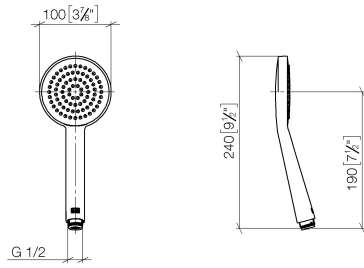

Showerpipe with single-lever shower mixer - Chrome

IMO

ST 050 306 7979

Fits: IMO, LULU, TARA, LISSÉ, VAIA, META, CYO

- shower with fixed riser projection 450mm
 - Rain shower: PURE RAIN, max. flow rate 14 l/min (at 3 bar)
 - rain shower Ø 220 mm
 - rain shower with anti-scale system
 - Hand shower: COMPACT RAIN, max. flow rate 15 l/min (at 3 bar)
 - spray head Ø 100mm
 - height of fittings up to rain shower (bottom edge) 1010mm
 - height of fittings up to top edge of elbow 1150mm
 - metal shower hose 1750mm with integrated anti-twist protection
 - 1/2" connection
 - slide bar
 - Pipe diameter 23.5 mm
 - automatic diverter for fixed-riser shower/hand shower
- Intrinsic protection against back flow.**

Showerpipe with single-lever shower mixer - Chrome

IMO

ST 050 306 7979

Showerpipe with single-lever shower mixer - Chrome

IMO

ST 050 306 7979

ST 050 306 7979

mm [inches]

Flow rate chart

Certificates

DVGW_DW-6517DN0129. WRAS_2009011. LGA_29981.

Spare parts list

No.	Item Number	Name	Quantity used	Delivery time
1	09 23 01 039 90	sieve	1	2

Showerpipe with single-lever shower mixer - Chrome

IMO

ST 050 306 7979

Fits: IMO, LULU, TARA, LISSÉ, VAIA, META

- shower with fixed riser projection 450mm
- overhead shower: rain flow
- rain shower Ø 220 mm
- rain shower with anti-scale system
- max. rainshower flow 14 l/min
- height of fittings up to rain shower (bottom edge) 1010mm
- height of fittings up to top edge of elbow 1150mm
- metal shower hose 1750mm with integrated anti-twist protection
- 1/2" connection
- slide bar
- Pipe diameter 23.5 mm
- automatic diverter for fixed-riser shower/hand shower
- quick clearing